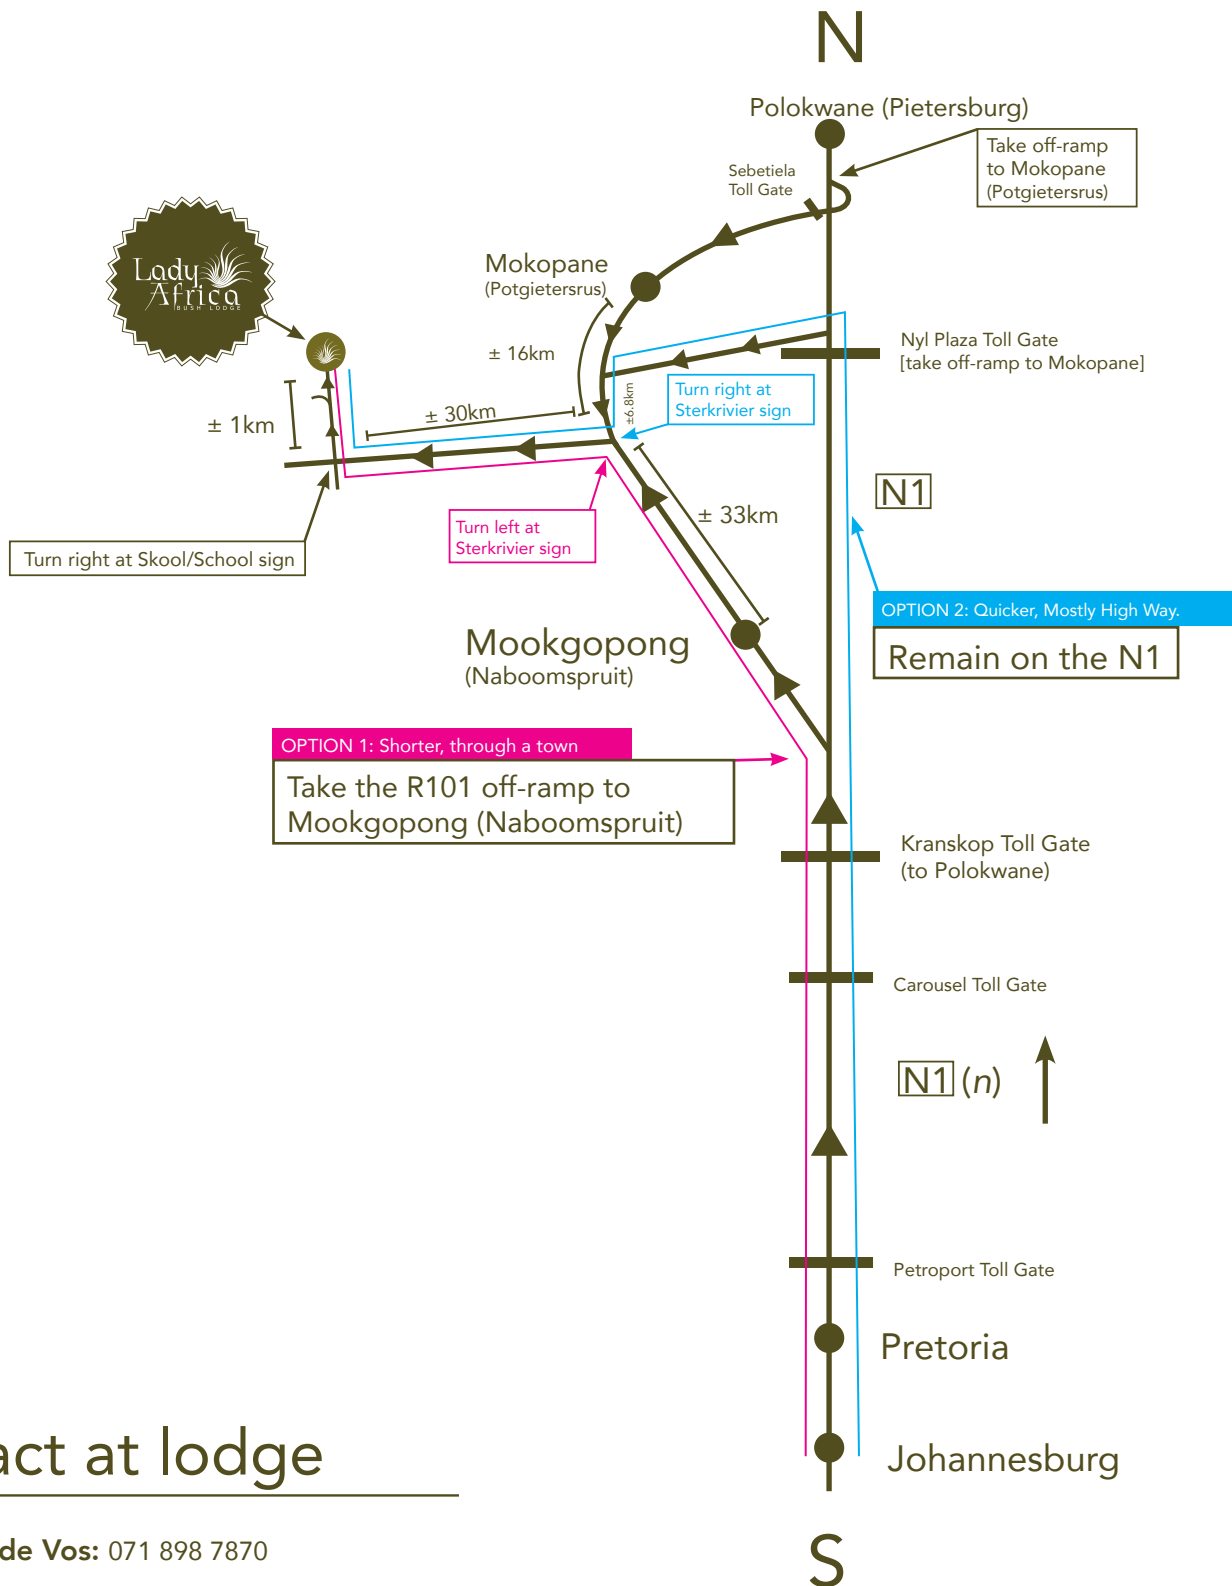

Map and Details

WE ARE ± 200km North of PRETORIA

Contact at lodge

Annemarie de Vos: 071 898 7870

BOOK IN: Between 14:00 and 20:00
BOOK OUT: Anytime before 12:00 [Sundays before 18:00]