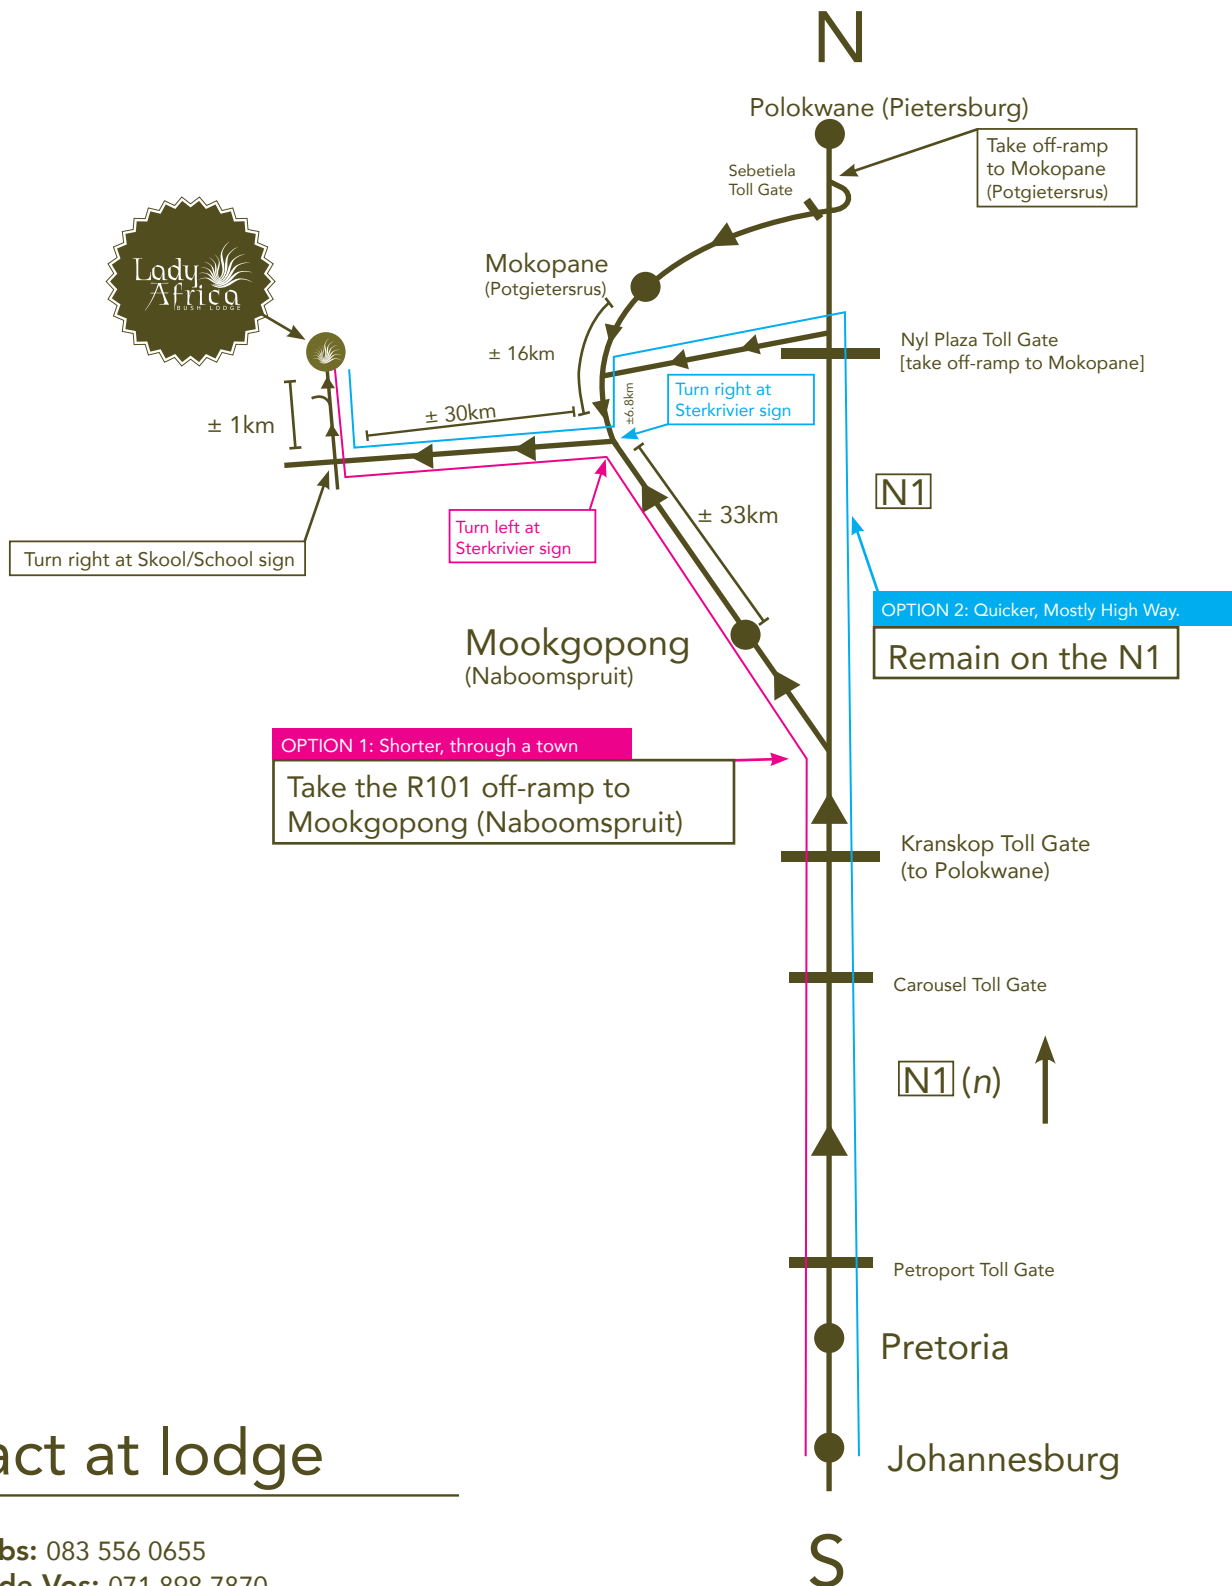

# Map and Details

**WE ARE ± 200km North of PRETORIA**

## Contact at lodge

**Lizelle Jacobs:** 083 556 0655  
**Annemarie de Vos:** 071 898 7870

BOOK IN: Between 14:00 and 20:00  
BOOK OUT: Anytime before 12:00 [Sundays before 18:00]