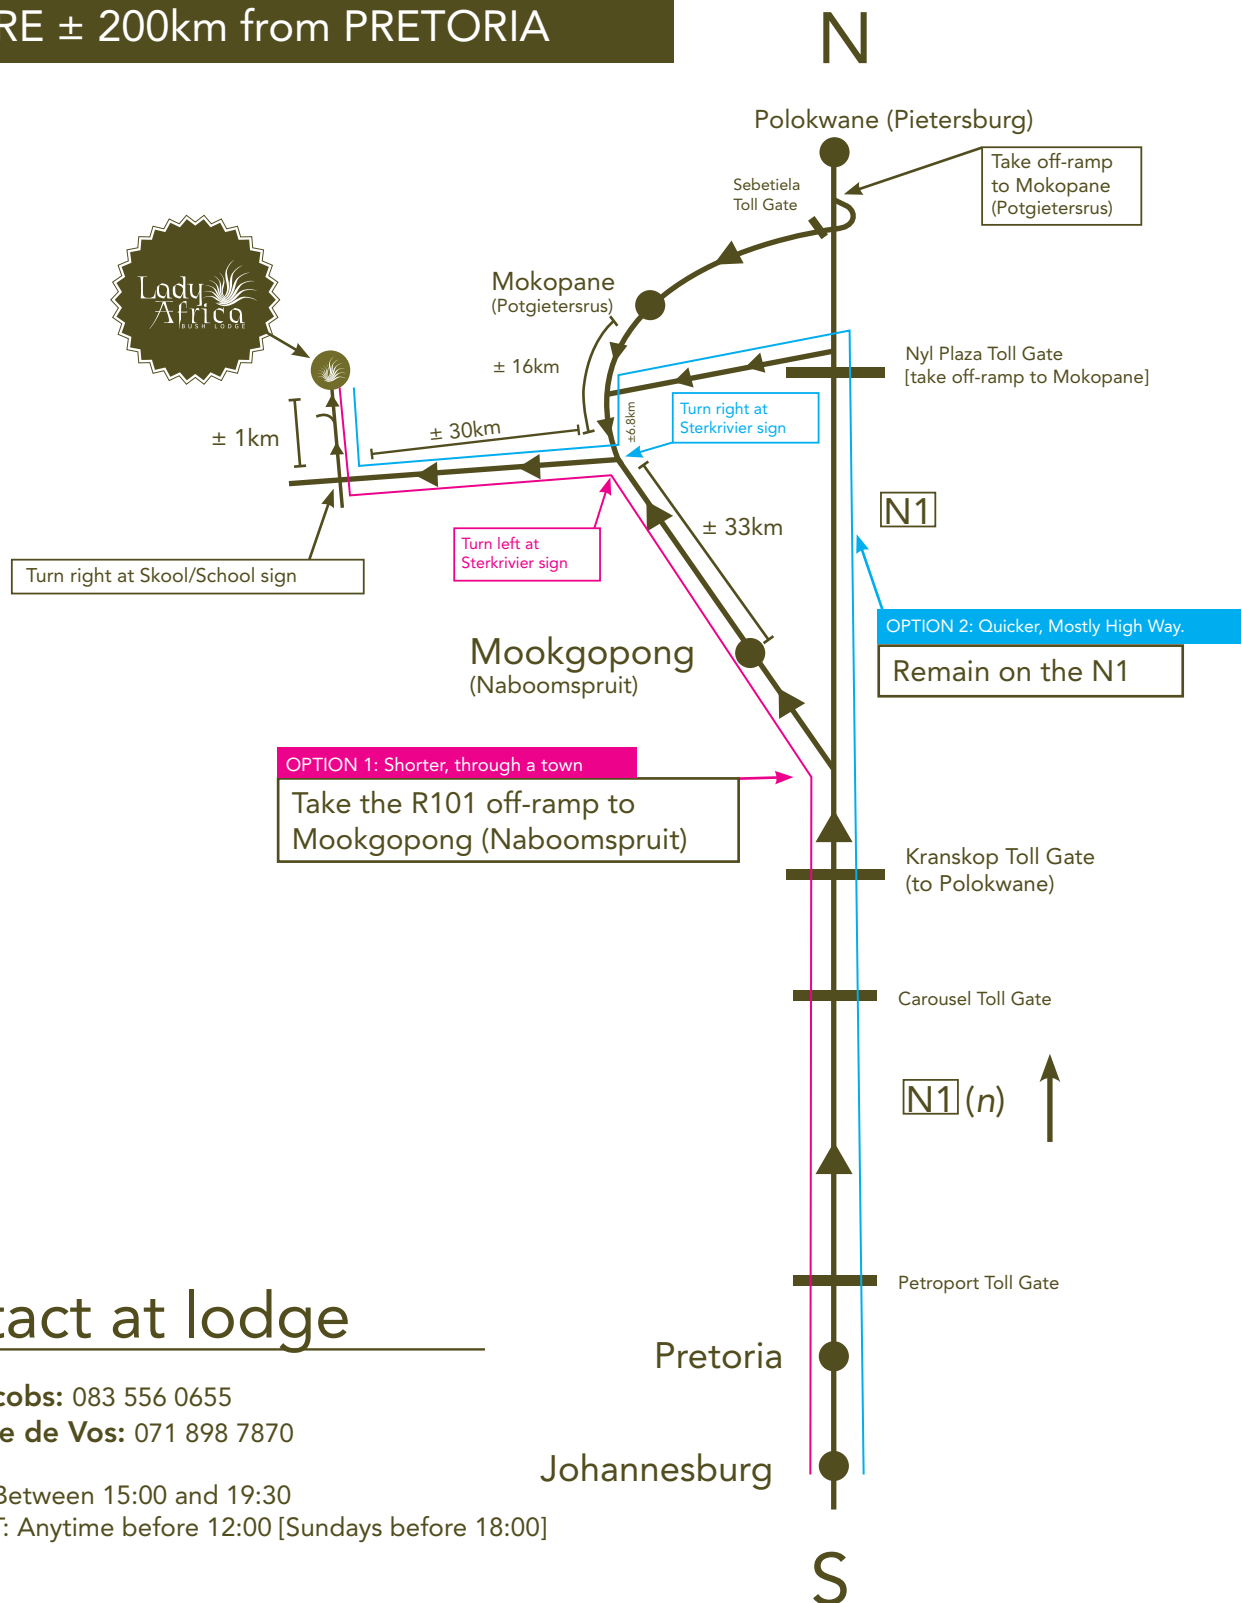

Map and Details

WE ARE ± 200km from PRETORIA

Contact at lodge

Lizelle Jacobs: 083 556 0655
Annemarie de Vos: 071 898 7870

BOOK IN: Between 15:00 and 19:30
BOOK OUT: Anytime before 12:00 [Sundays before 18:00]

Note

NB: Once you have entered the lodge, please give them a call and they will meet you at reception.