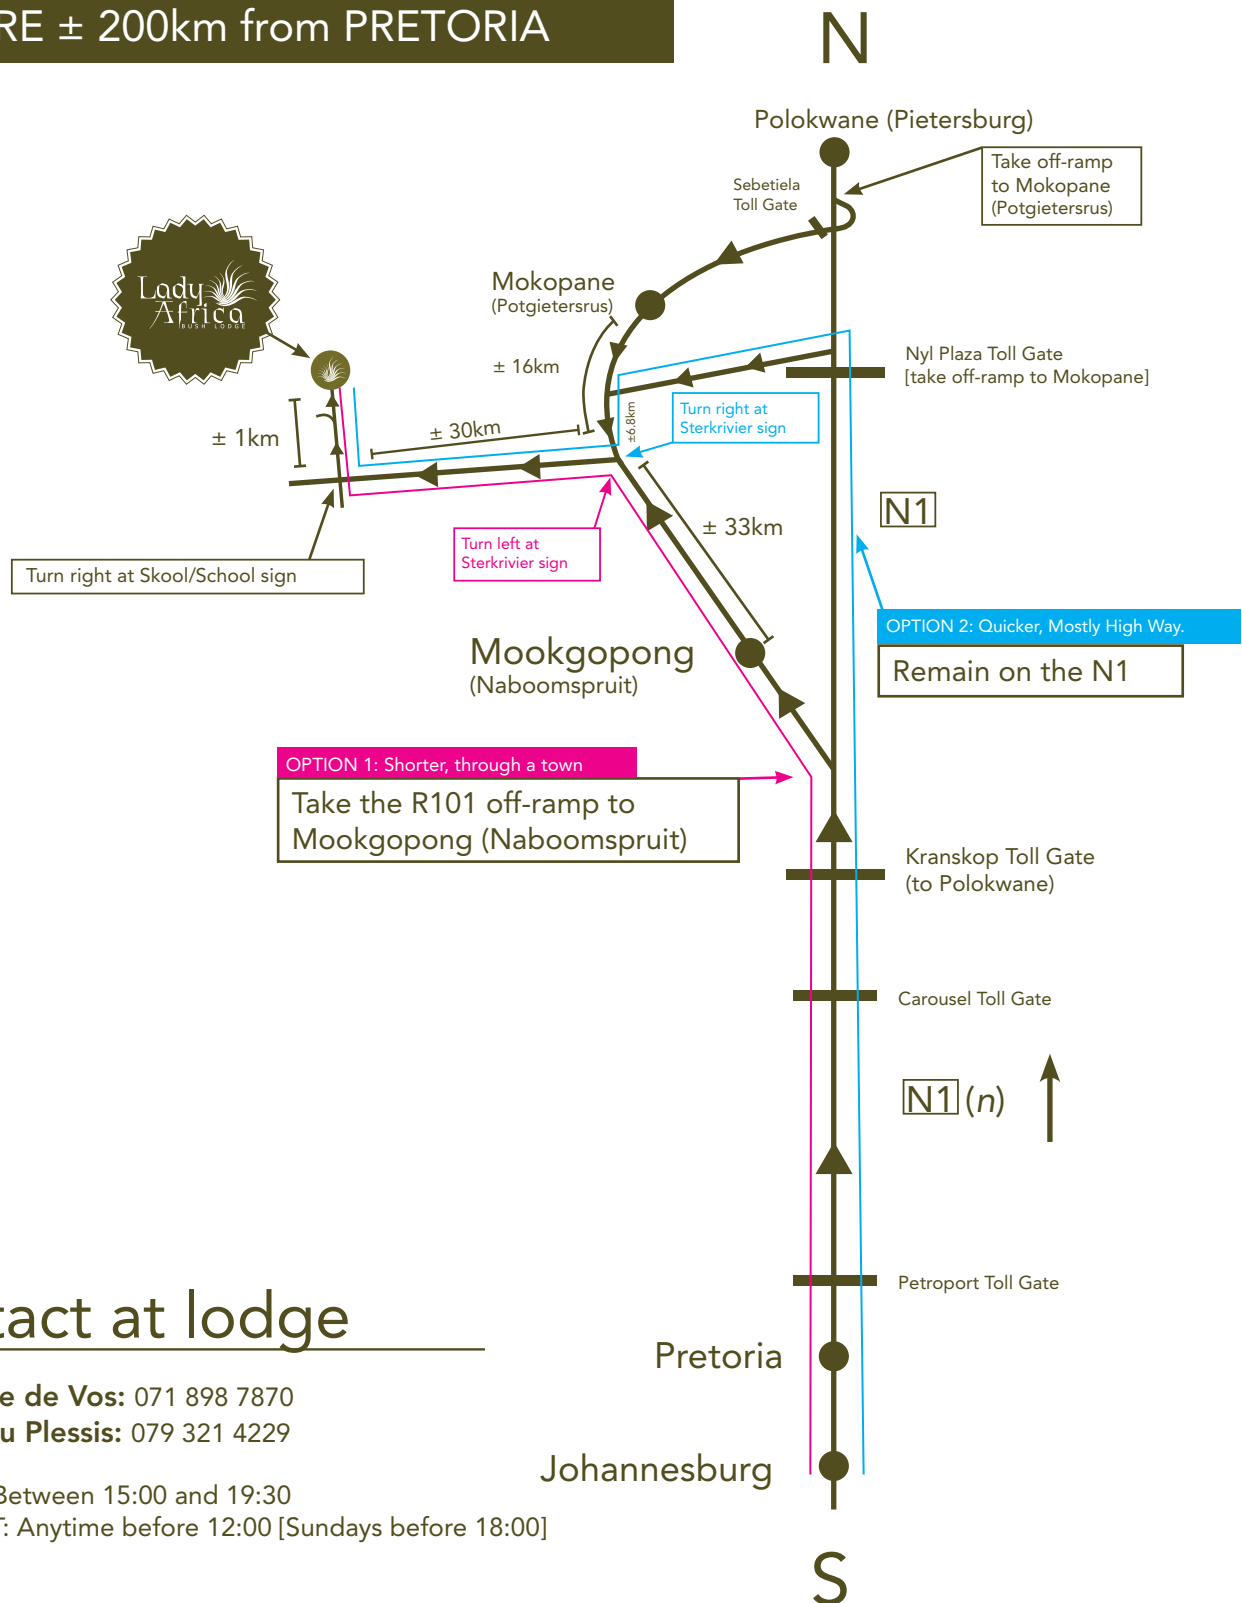

# Map and Details

**WE ARE ± 200km from PRETORIA**

## Contact at lodge

**Annemarie de Vos:** 071 898 7870  
**Andries du Plessis:** 079 321 4229

BOOK IN: Between 15:00 and 19:30  
BOOK OUT: Anytime before 12:00 [Sundays before 18:00]

## Note

NB: Once you have entered the lodge, please give them a call and they will meet you at reception.